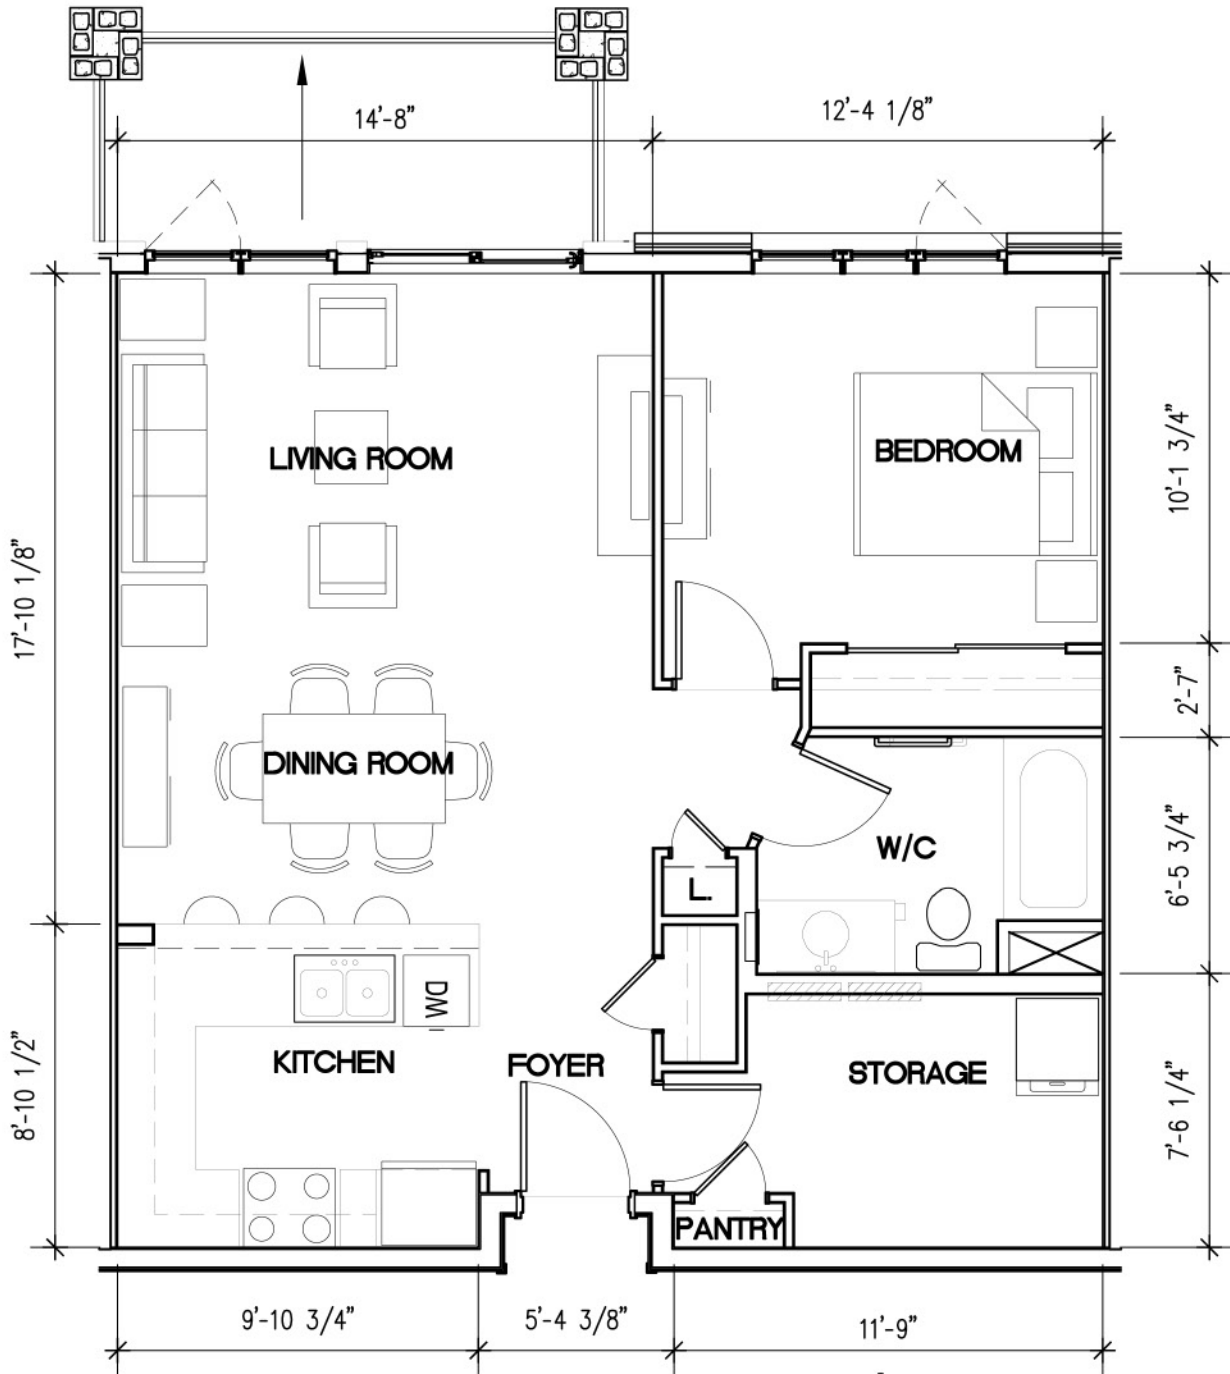

**SAGE CREEK 55+ APARTMENTS**  
**TYPE A - 2 BEDROOM - 1 BATH - 945 SQ.FT**

**SAGE CREEK 55+ APARTMENTS**  
**TYPE B - 1 BEDROOM - 1 BATH - 776 SQ.FT**

**SAGE CREEK 55+ APARTMENTS**  
**TYPE C - 2 BEDROOM - 2 BATH - 1108 SQ.FT**