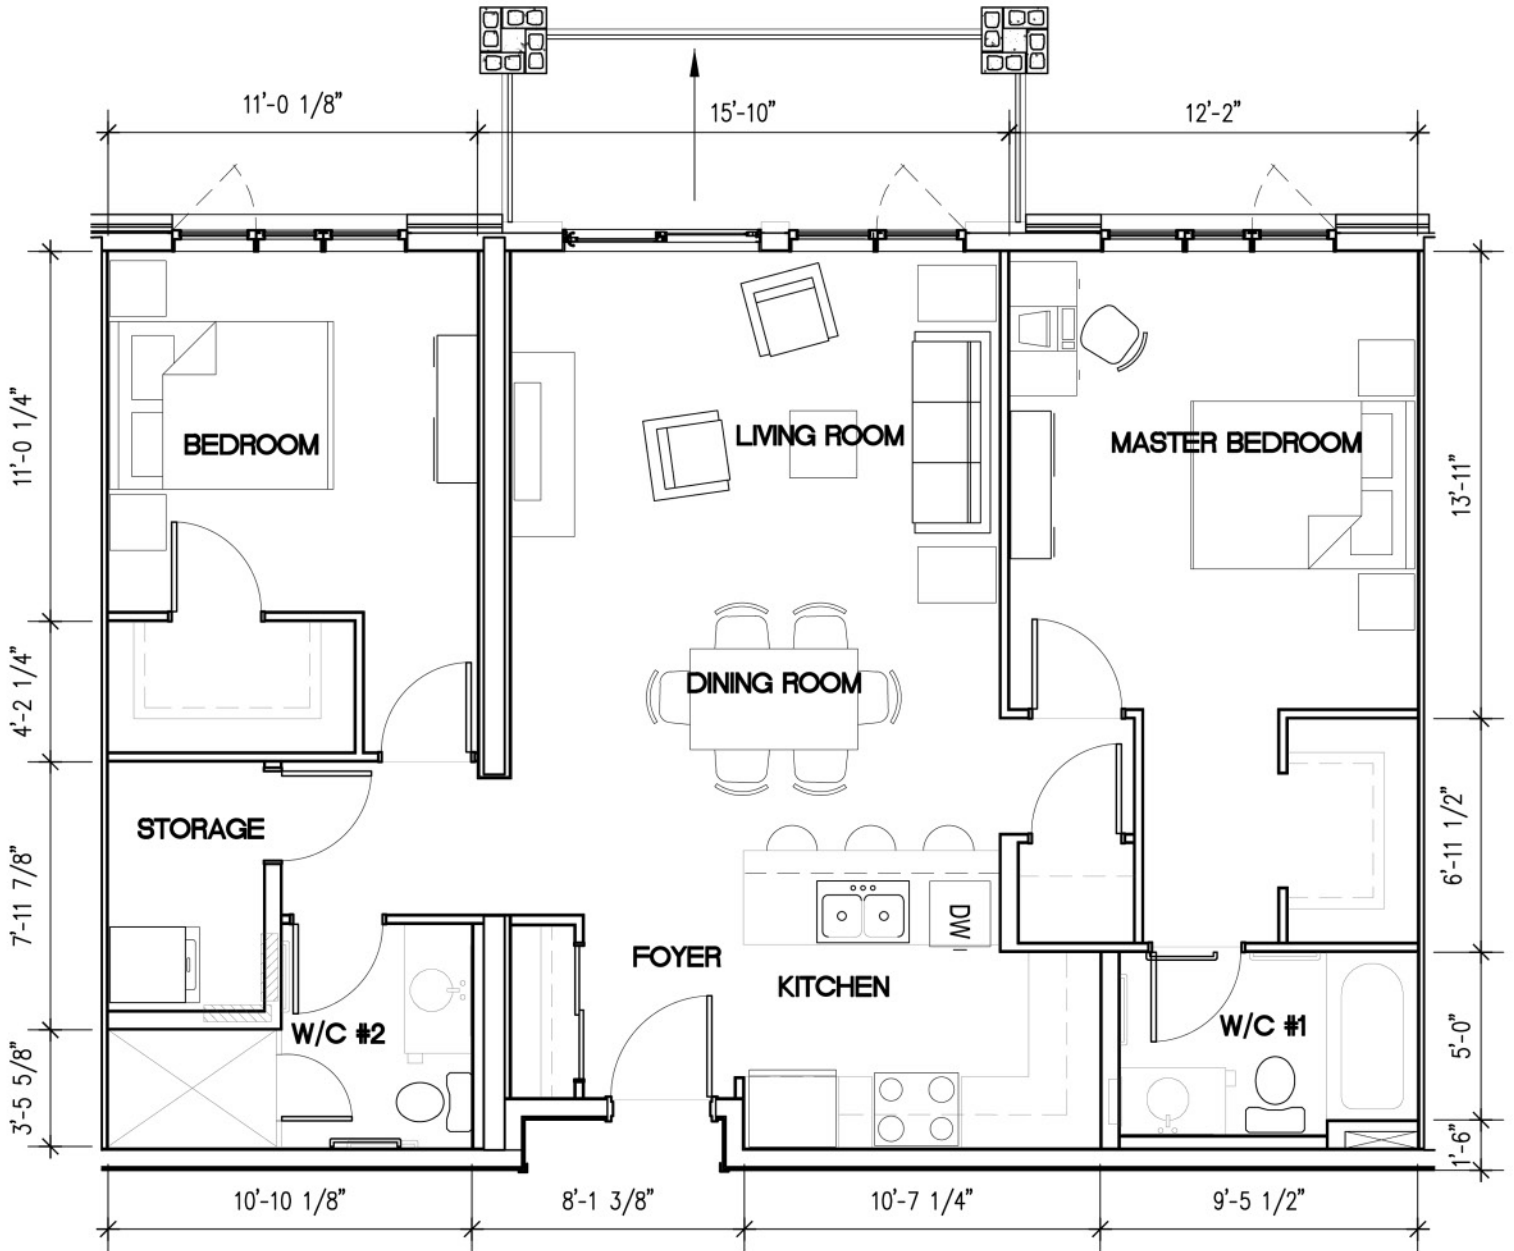

**SAGE CREEK 55+ APARTMENTS**  
**TYPE A - 2 BEDROOM - 1 BATH - 945 SQ.FT**

**SAGE CREEK 55+ APARTMENTS**  
**TYPE B - 1 BEDROOM - 1 BATH - 776 SQ.FT**

**SAGE CREEK 55+ APARTMENTS**  
**TYPE C - 2 BEDROOM - 2 BATH - 1108 SQ.FT**